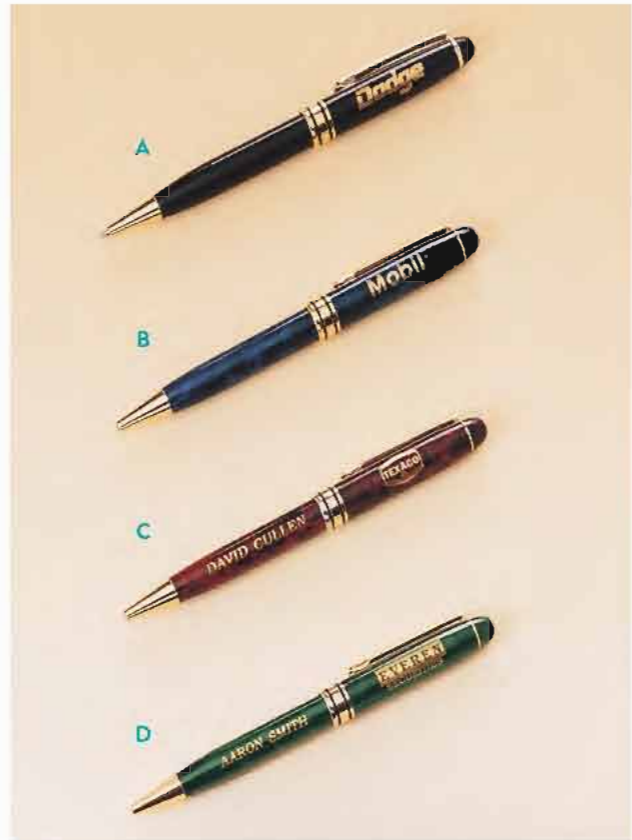

Brass Writing Instruments and Letter Openers

A	PS7160 (Black Pencil)	5.25 inches	$17.25
B	PS6710SA (Blue Marble)+	5.25 inches	$16.50
C	PS6720RU (Red Marble)	5.25 inches	$16.50
D	PS6730EM (Green Marble)	5.25 inches	$16.50

MARBLE PENS AND MECHANICAL PENCIL ARE LASER ENGRAVABLE

+LIMITED AVAILABILITY IN 2020, CALL FOR STATUS