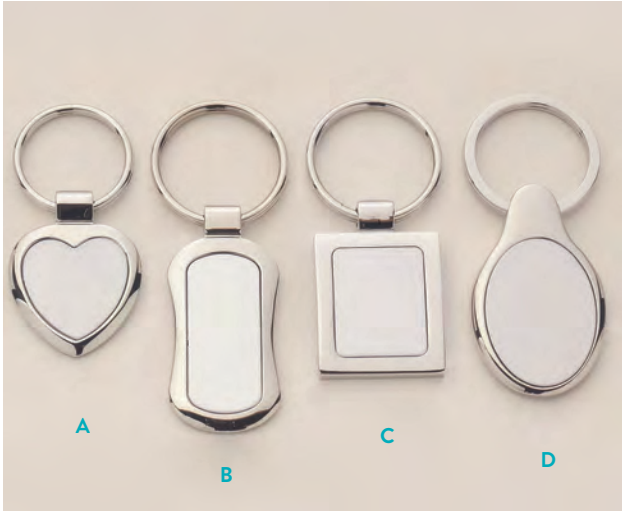

## Polished Silver Business Card Holder with Matte Silver Accents

**PK20** 1 x 4.25 \$24.00

INDIVIDUALLY GIFT BOXED

## Silver Plated Keepsake Boxes

**A** 112 3 x 3 x 1.125 \$10.50  
**B** 106 2.5 x 2.5 x 1.125 \$10.50

DARK BLUE FELT LINING

INDIVIDUALLY GIFT BOXED.

## Polished Silver Keyrings with Matte Silver Engravable Inserts

**A (Heart)** **PK10** 1.25 x 2.5 \$6.00  
**B (Oval)** **PK12** 1 x 3.25 \$5.85  
**C (Rectangular)** **PK14** 1.125 x 2.75 \$5.25  
**D (Oval)** **PK16** 1.25 x 3 \$7.50