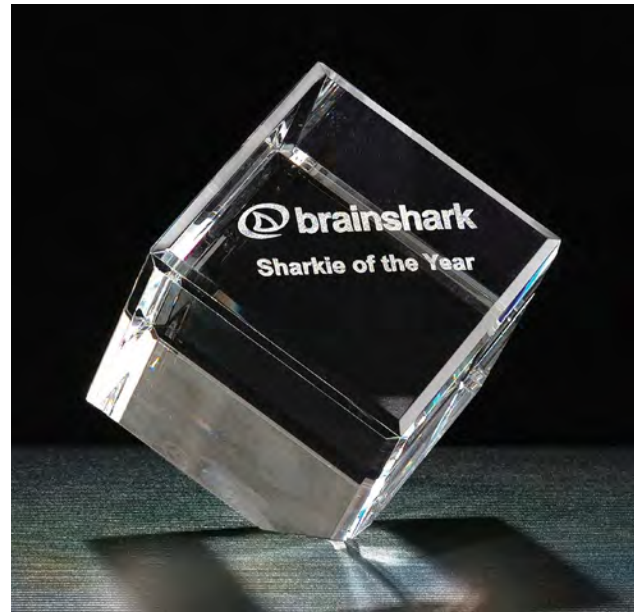

Airflyte® Optical Crystal

HAND POLISHED AND BEVELED

Cube Series, Clipped Cube Multi-Faceted Award

K9012	2.375 INCHES	$33.90
K9013	3 INCHES	$52.50
K9014	3.5 INCHES	$93.00