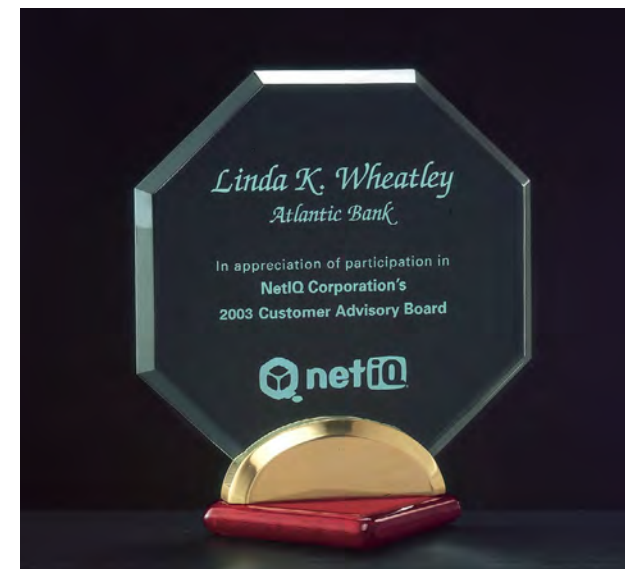

Octagon Series Piano-Finished Base with Rosewood Stain and Gold Metal Accents

	Overall Size	Upright Size	
A6546	6 x 6.5	6 x 6	$69.00

0.375 INCH THICK JADE ACRYLIC