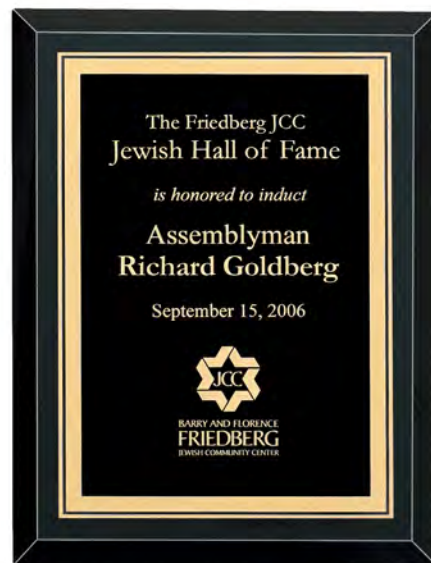

Black Mirror Plaque with Black Florentine Engraving Plate

P4421	7 x 9	$63.00
P4422	8 x 10	$72.00
P4423	9 x 12	$84.00

LASERFX® PLATES SUITABLE FOR LASER ENGRAVING ONLY