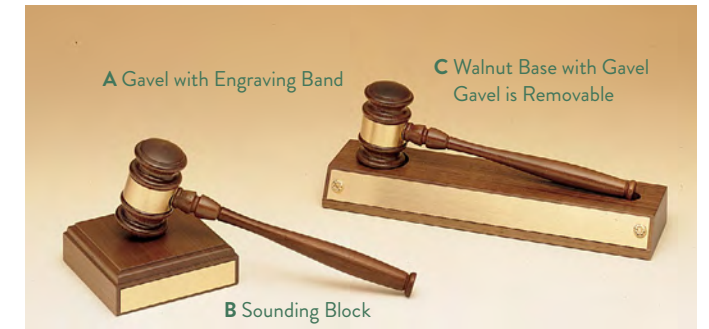

Parliament Series

GAVEL PLAQUES IN AMERICAN WALNUT

PG1686 9x12 \$141.00

ANTIQUE BRONZE CASTING
LASER ENGRAVABLE PLATE

Metal Gavel, Gold Electroplate

PG2440 10x13 \$201.00
PG3408 (Not Shown/Maroon Velour)+ 10x13 \$201.00

LASER ENGRAVABLE PLATE
+NOT STOCKED IN ALL LOCATIONS, CHECK FOR AVAILABILITY

Full-Size Gavel Mounted on Solid Walnut, Your Choice of Activity Insert

PG2784/X 9x12 \$132.00

PRICE INCLUDES ANY ACTIVITY INSERT
LISTED AT THE TOP OF PAGE 25

Parliament Series

AMERICAN WALNUT PLAQUES AND GAVELS

A	516	7.5 INCHES	\$46.50
	518	9.75 INCHES	\$51.00
B	737	4.5 INCHES SQUARE	\$54.00
C	735	3 x 11.5 x 3.75	\$96.00

Full-Size Gavel with Half Sounding Block