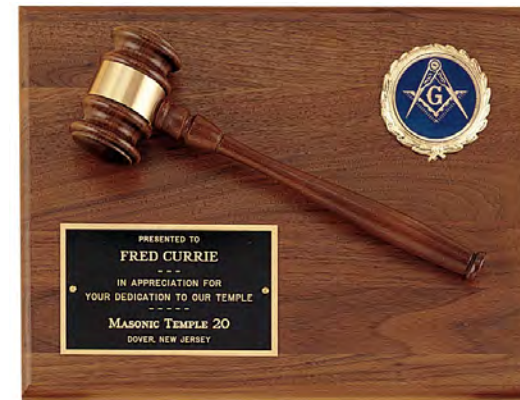

Parliament Series

GAVEL PLAQUES IN AMERICAN WALNUT

PG1686 9x12 \$141.00

ANTIQUE BRONZE CASTING
LASER ENGRAVABLE PLATE

Metal Gavel, Gold Electroplate

PG2440 10x13 \$201.00
PG3408 (Not Shown/Maroon Velour)+ 10x13 \$201.00

LASER ENGRAVABLE PLATE
+NOT STOCKED IN ALL LOCATIONS, CHECK FOR AVAILABILITY

Full-Size Gavel Mounted on Solid Walnut, Your Choice of Activity Insert

PG2784/X 9x12 \$132.00

PRICE INCLUDES ANY ACTIVITY INSERT
LISTED AT THE TOP OF PAGE 25

Parliament Series

AMERICAN WALNUT PLAQUES AND GAVELS

A	516	7.5 INCHES	\$46.50
	518	9.75 INCHES	\$51.00
B	737	4.5 INCHES SQUARE	\$54.00
C	735	3 x 11.5 x 3.75	\$96.00

Full-Size Gavel with Half Sounding Block